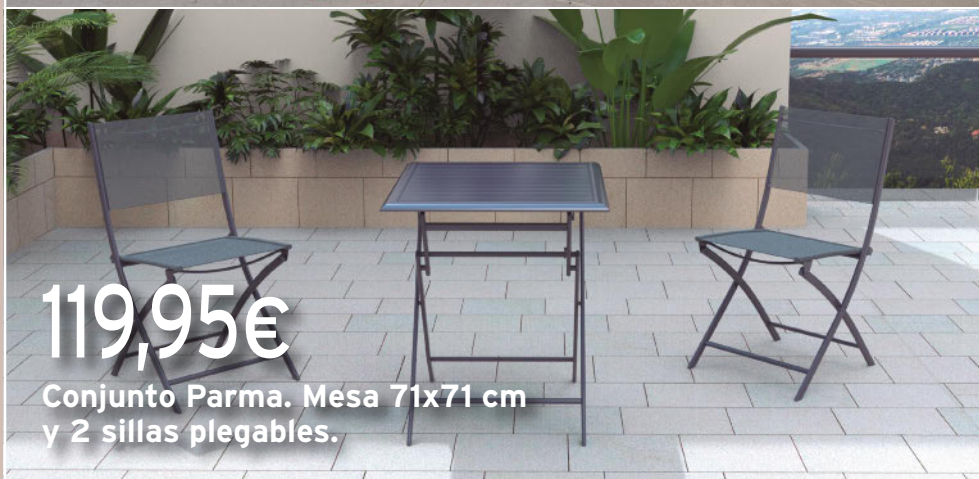

299€

Mesa extensible
130/260x100xh.76 cm.
8704N380

22,50€

Silla plegable
acero/textilene
52x46xh.87 cm.
8704N375

74,95€

Mesa plegable
71x71xh71 cm.
8704N376

119,95€

Conjunto Parma. Mesa 71x71 cm y 2 sillas plegables.